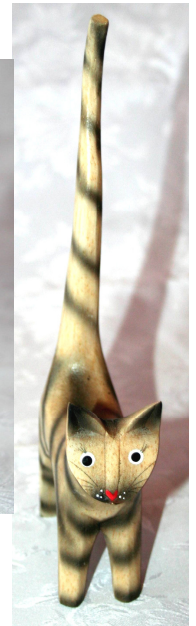

TO ORDER PHONE: 01524 702152
or email vik@arthuremsley.fsnet.co.uk

**FAITH IN NATURE SKIN CARE—PARABEN FREE
WITH ORGANIC ALOE VERA**

DEEP MOISTURISING NIGHT CREAM

helps to restore the nightly cell renewal which becomes less efficient with age and can help collagen growth. With lavender, geranium and organic Aloe. 50g **FIN74**

£5.20

PURIFYING CLEANSING

LOTION moisturises and soothes skin whilst gently removing impurities by a deep cleansing action and restoring the skin's natural balance. 150ml **FIN75**

£4.95

REFINING TONING LOTION

gentle refining lotion to assist cleansing and prepare for moisturising. It is designed to lift off dead skin cells and stimulate circulation revealing a brighter complexion, refining and closing pores and helping to restore skins natural balance. 150ml

FIN76 £4.95

TO ORDER PHONE: 01524 702152
or email vik@arthuremsley.fsnet.co.uk

CANOE FROGS Hand painted pair of fishing frogs in canoe. Canoe painted with flower motif. 10cm **FT49**

£4.95

SCORCHED EFFECT

CATS— Hand carved wood. Long striped tail or sitting. **£4.80 each**

LONG TAIL FT47 25cm incl tail

SITTING FT48 15cm

LONG TAIL PAINTED CAT

painted in various colours with bell on collar. Makes ideal ring holder. **FT54**

£1.45 EACH