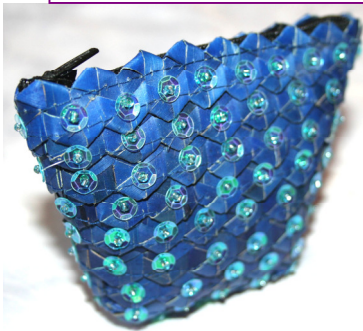

TO ORDER PHONE: 01524 702152
or email vik@arthuremsley.fsnet.co.uk

SEQUINED WOVEN PURSE

Hand woven from dyed lontar palm leaves. Zipped. Available in various colours. Approx 10cm

FT60 £3.50

PAUA SHELL AND BEADED NECKLACE AND BRACELET

Gorgeous iridescent beads and paua shell. Blue green colours that change with light reflection. Button fastening to necklace and elasticated bracelet. **NECKLACE FT62 £9.75**

BRACELET FT63 £7.50
BUY BOTH FOR £15.00